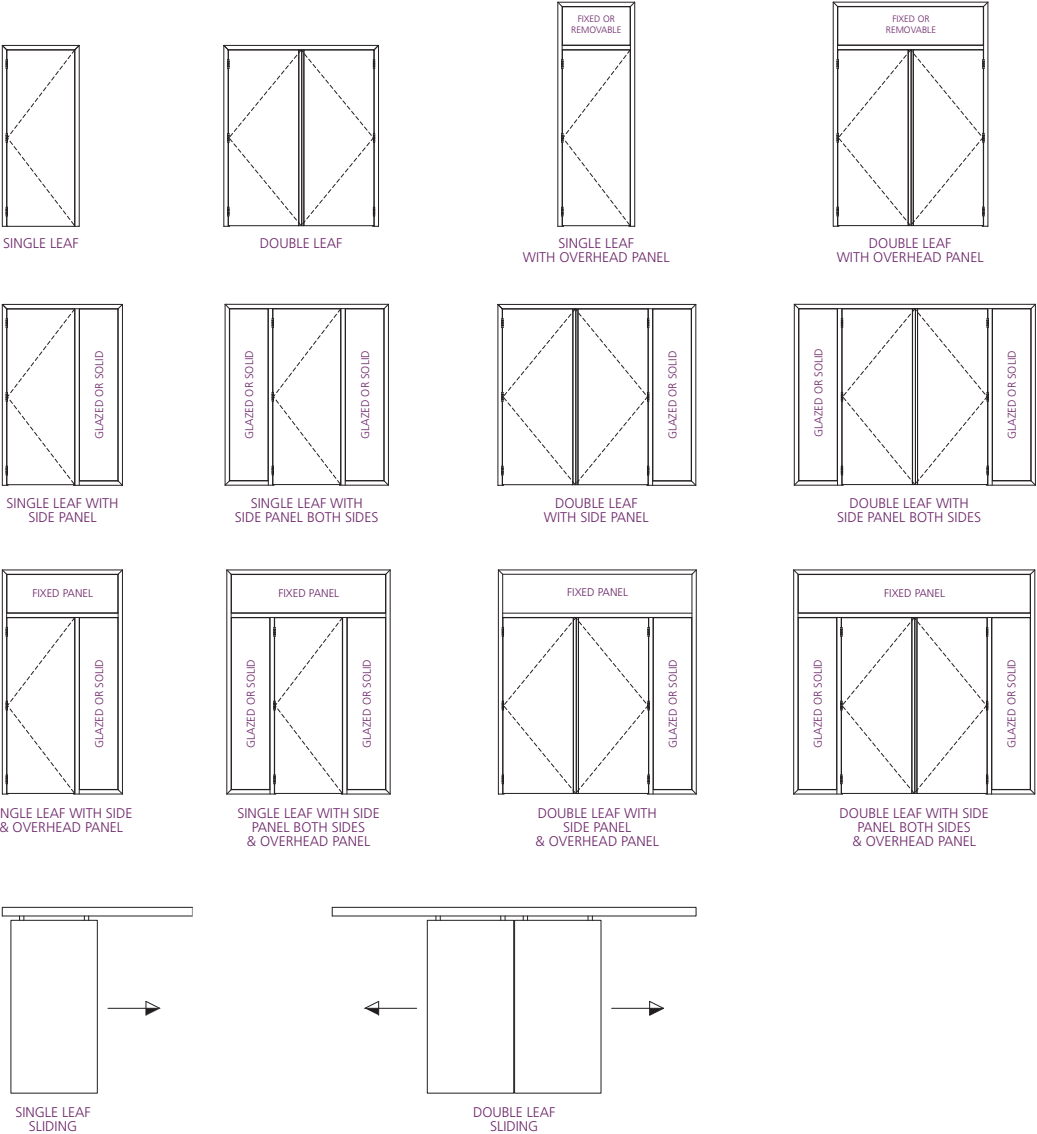

Door Configurations & Glazing Options of Powershield Personnel Doors.

Door Configurations

Glazing Options