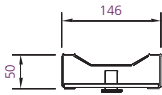

# Frame Profiles of Powershield Personnel Doors.

SINGLE REBATE

DOUBLE REBATE

WRAPAROUND

HALF WRAPAROUND

DOUBLE SWING

OVERHEAD PANEL  
TRANSOM

SIDE PANEL  
MULLION