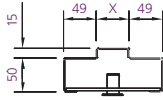

# Frame Profiles of Powershield Personnel Doors.

SINGLE REBATE

DOUBLE REBATE

WRAPAROUND

HALF WRAPAROUND

DOUBLE SWING

OVERHEAD PANEL  
TRANSOM

SIDE PANEL  
MULLION