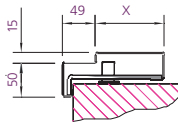

# Frame Profiles of Powershield Personnel Doors.

SINGLE REBATE

DOUBLE REBATE

WRAPAROUND

HALF WRAPAROUND

DOUBLE SWING

OVERHEAD PANEL  
TRANSOM

SIDE PANEL  
MULLION