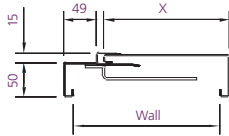

# Frame Profiles of Powershield Personnel Doors.

SINGLE REBATE

DOUBLE REBATE

WRAPAROUND

HALF WRAPAROUND

DOUBLE SWING

OVERHEAD PANEL  
TRANSOM

SIDE PANEL  
MULLION

HALF WRAPAROUND