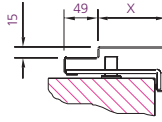

# Frame Profiles of Powershield Personnel Doors.

SINGLE REBATE

DOUBLE REBATE

WRAPAROUND

HALF WRAPAROUND

DOUBLE SWING

OVERHEAD PANEL  
TRANSOM

SIDE PANEL  
MULLION