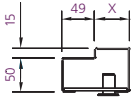

# Frame Profiles of Powershield Personnel Doors.

SINGLE REBATE

DOUBLE REBATE

WRAPAROUND

HALF WRAPAROUND

DOUBLE SWING

OVERHEAD PANEL  
TRANSOM

SIDE PANEL  
MULLION